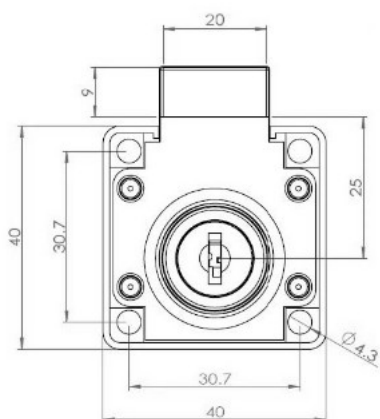

PRODUCT SHEET

Description:

Rim Lock 850, $\varnothing 19 \times 22 \text{mm}$, Drawer, NPL, CK SISO, KA H04

Item number:

14.01.040-7

Units	Box	Carton	HS Code	Barcode
Pcs.	12	192	8301300000	
				5704866032025