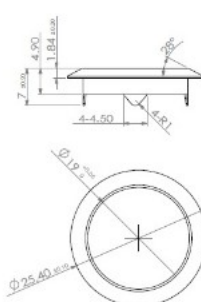

PRODUCT SHEET

Description:

Rim Lock 850, $\varnothing 19 \times 22 \text{mm}$, Drawer, NPL, CK SISO, KA H04

Item number:

14.01.040-7

Units	Box	Carton	HS Code	Barcode
Pcs.	12	192	8301300000	
				5704866032025