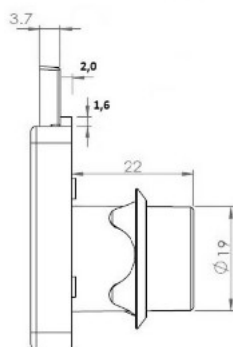

PRODUCT SHEET

Description:

Rim Lock 850, $\varnothing 19 \times 22 \text{mm}$, Drawer, NPL, CK SISO, KA H04

Item number:

14.01.040-7

Units	Box	Carton	HS Code	Barcode
Pcs.	12	192	8301300000	
				5704866032025